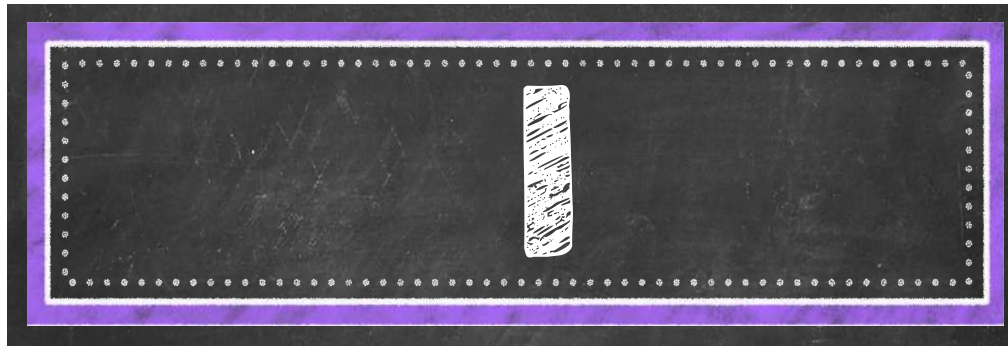

was

A rectangular sign with a red border and a black background. The word "they" is written in a white, textured, hand-drawn font. The sign is framed by a white dotted line.

they

A rectangular sign with a blue border and a black background. The word "with" is written in a white, textured, hand-drawn font. The sign is framed by a white dotted line.

with

A rectangular sign with a yellow border and a black background. The word "at" is written in a white, textured, hand-drawn font. The sign is framed by a white dotted line.

at

be

from

have

A horizontal rectangular card with a black background and a red border. The word "this" is written in a white, hand-drawn, textured font in the center. The text is enclosed within a white dotted line.

this

A horizontal rectangular card with a black background and a blue border. The word "by" is written in a white, hand-drawn, textured font in the center. The text is enclosed within a white dotted line.

by

A horizontal rectangular card with a black background and a yellow border. The word "had" is written in a white, hand-drawn, textured font in the center. The text is enclosed within a white dotted line.